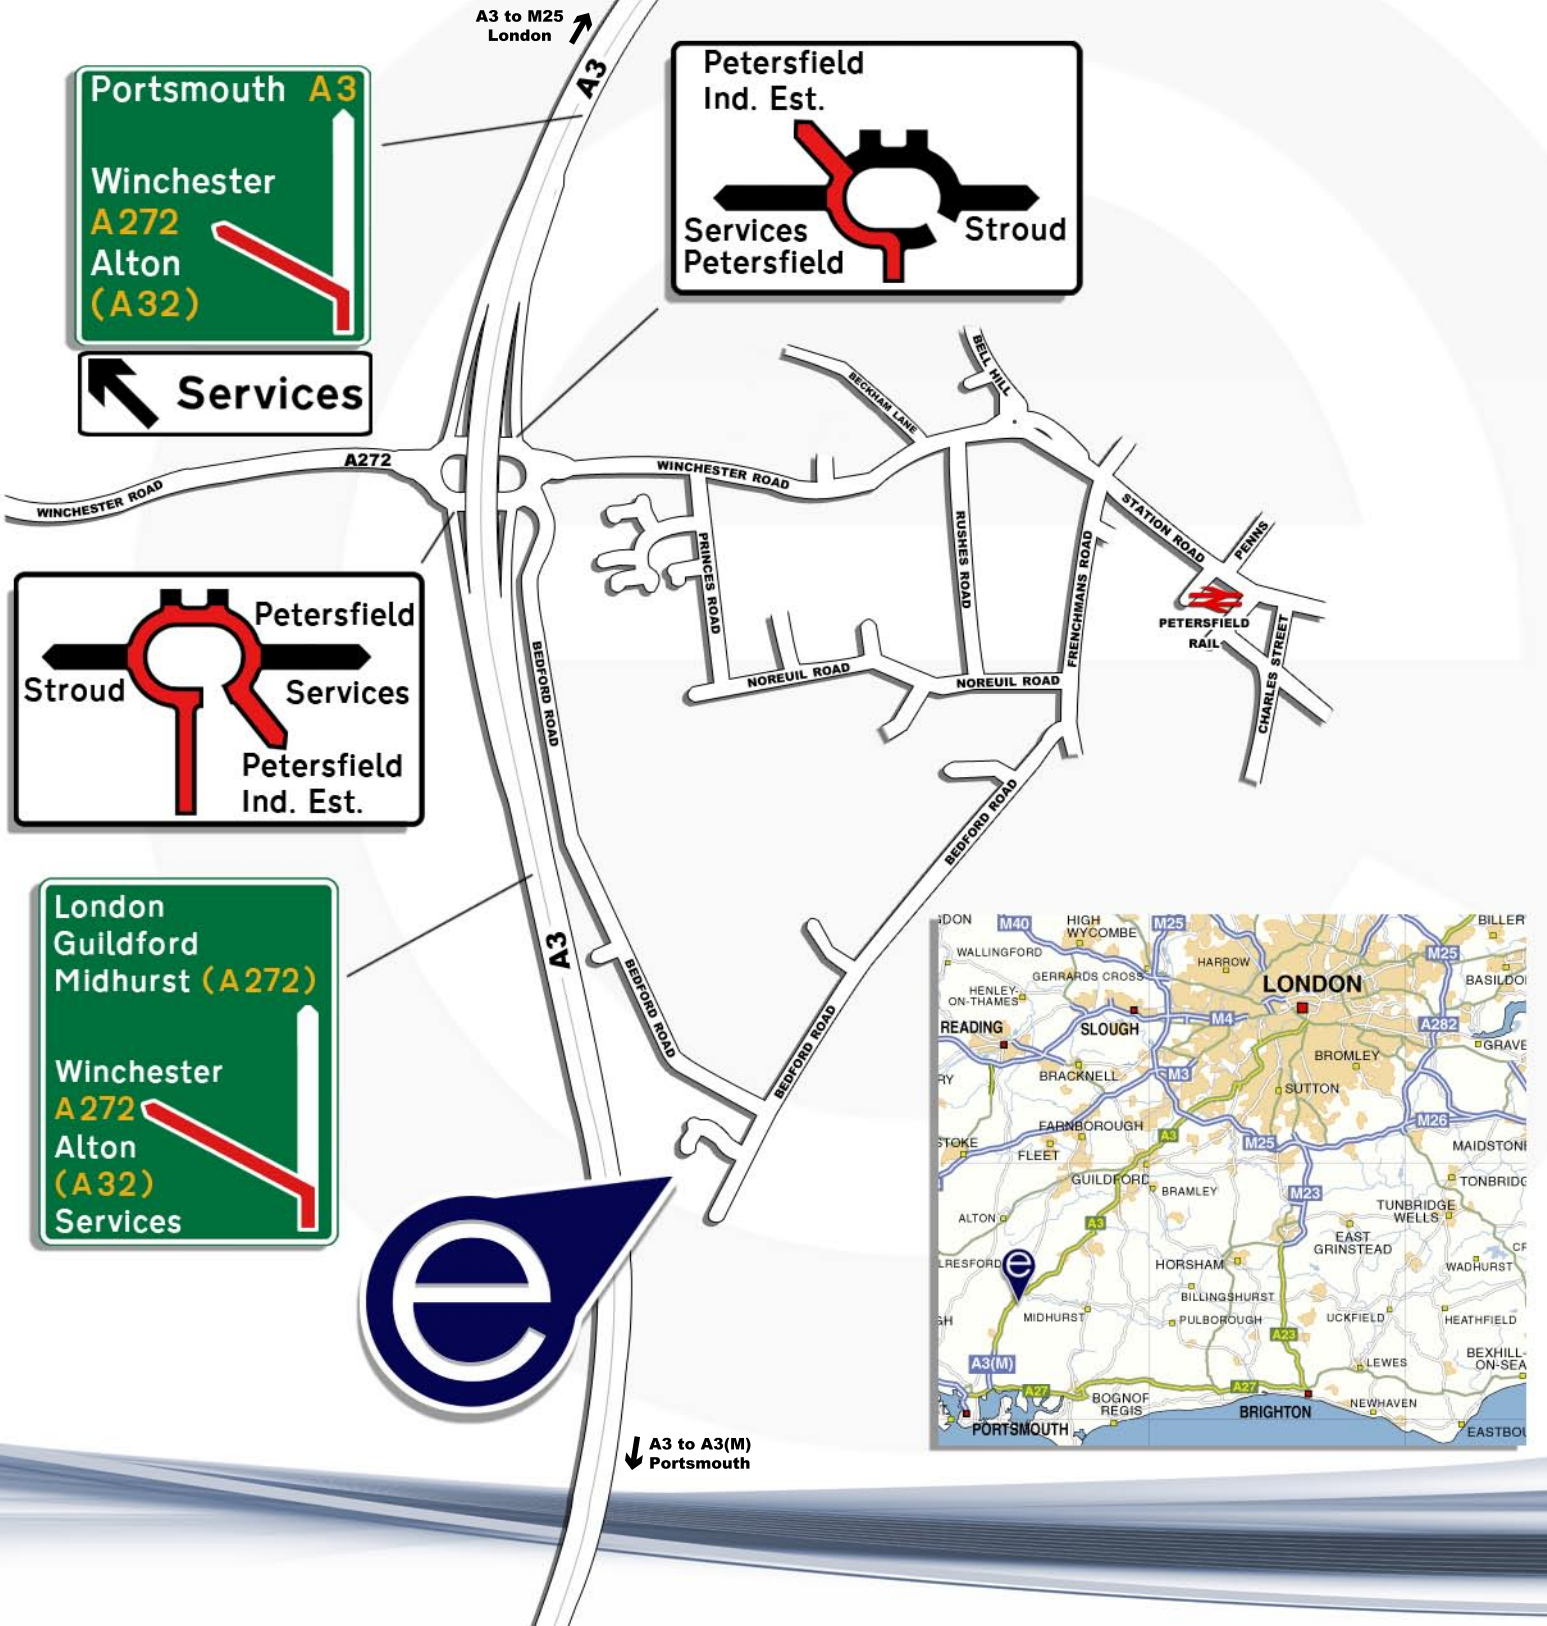

find us
directions to our office

event
TECHNOLOGIES

how to find us

Event Technologies Ltd, Unit 10 Rotherbrook Court, Bedford Road, Petersfield GU32 3QG

Portsmouth A3
Winchester A272
Alton (A32)

Services

Petersfield Ind. Est.
Services Petersfield
Stroud

Stroud
Petersfield
Services
Petersfield Ind. Est.

London
Guildford
Midhurst (A272)
Winchester A272
Alton (A32)
Services

A3 to A3(M)
Portsmouth